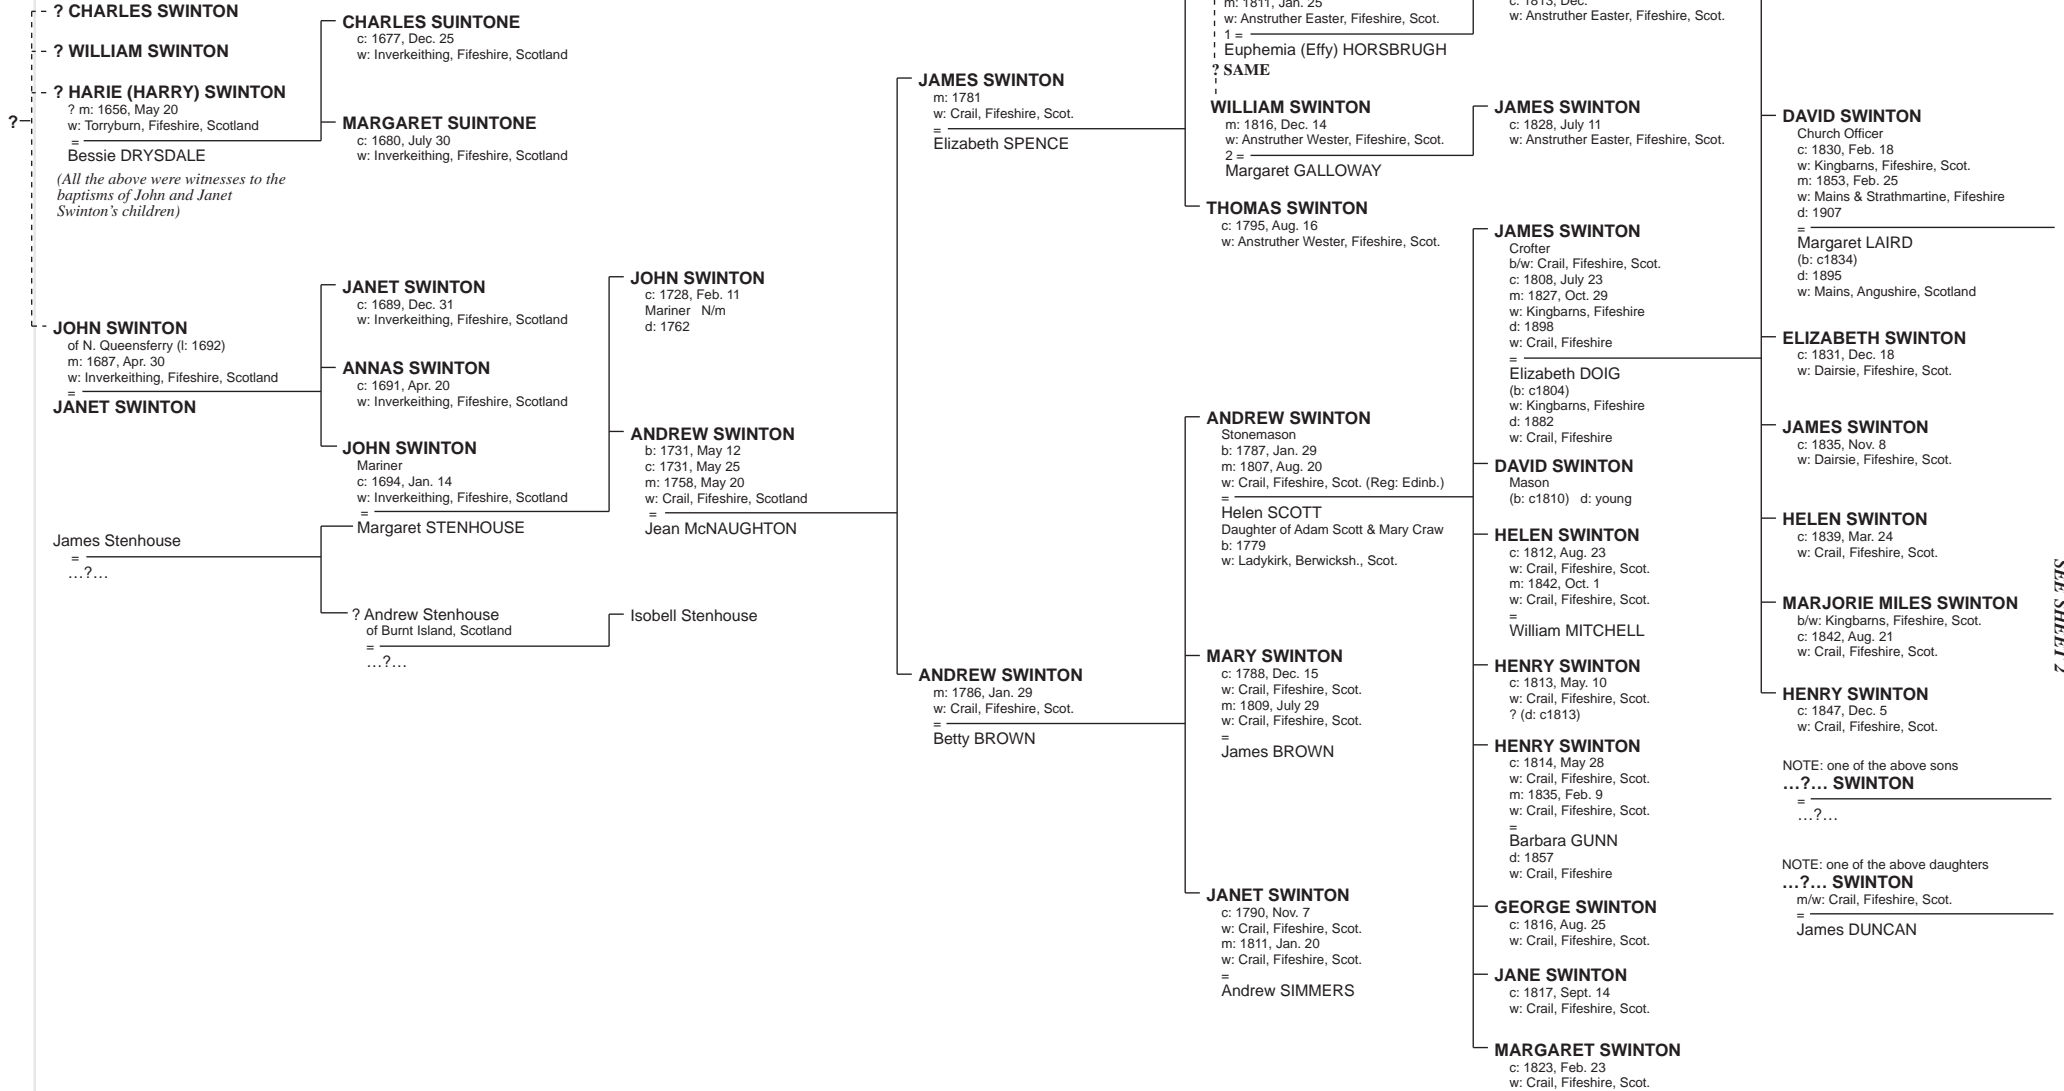

SWINTON: Chart 13, Sheet 1

The descendants of JOHN and JANET SWINTON, (m: 1687) of North Queensferry, Fifeshire, Scotland

Constructed from the research of Andrew Laird Swinton from his limited edition publication, 'The Swinton Story'.
Drafted 1994, updated March 2008

Sheet 1 Sheet 2

SEE SHEET 2